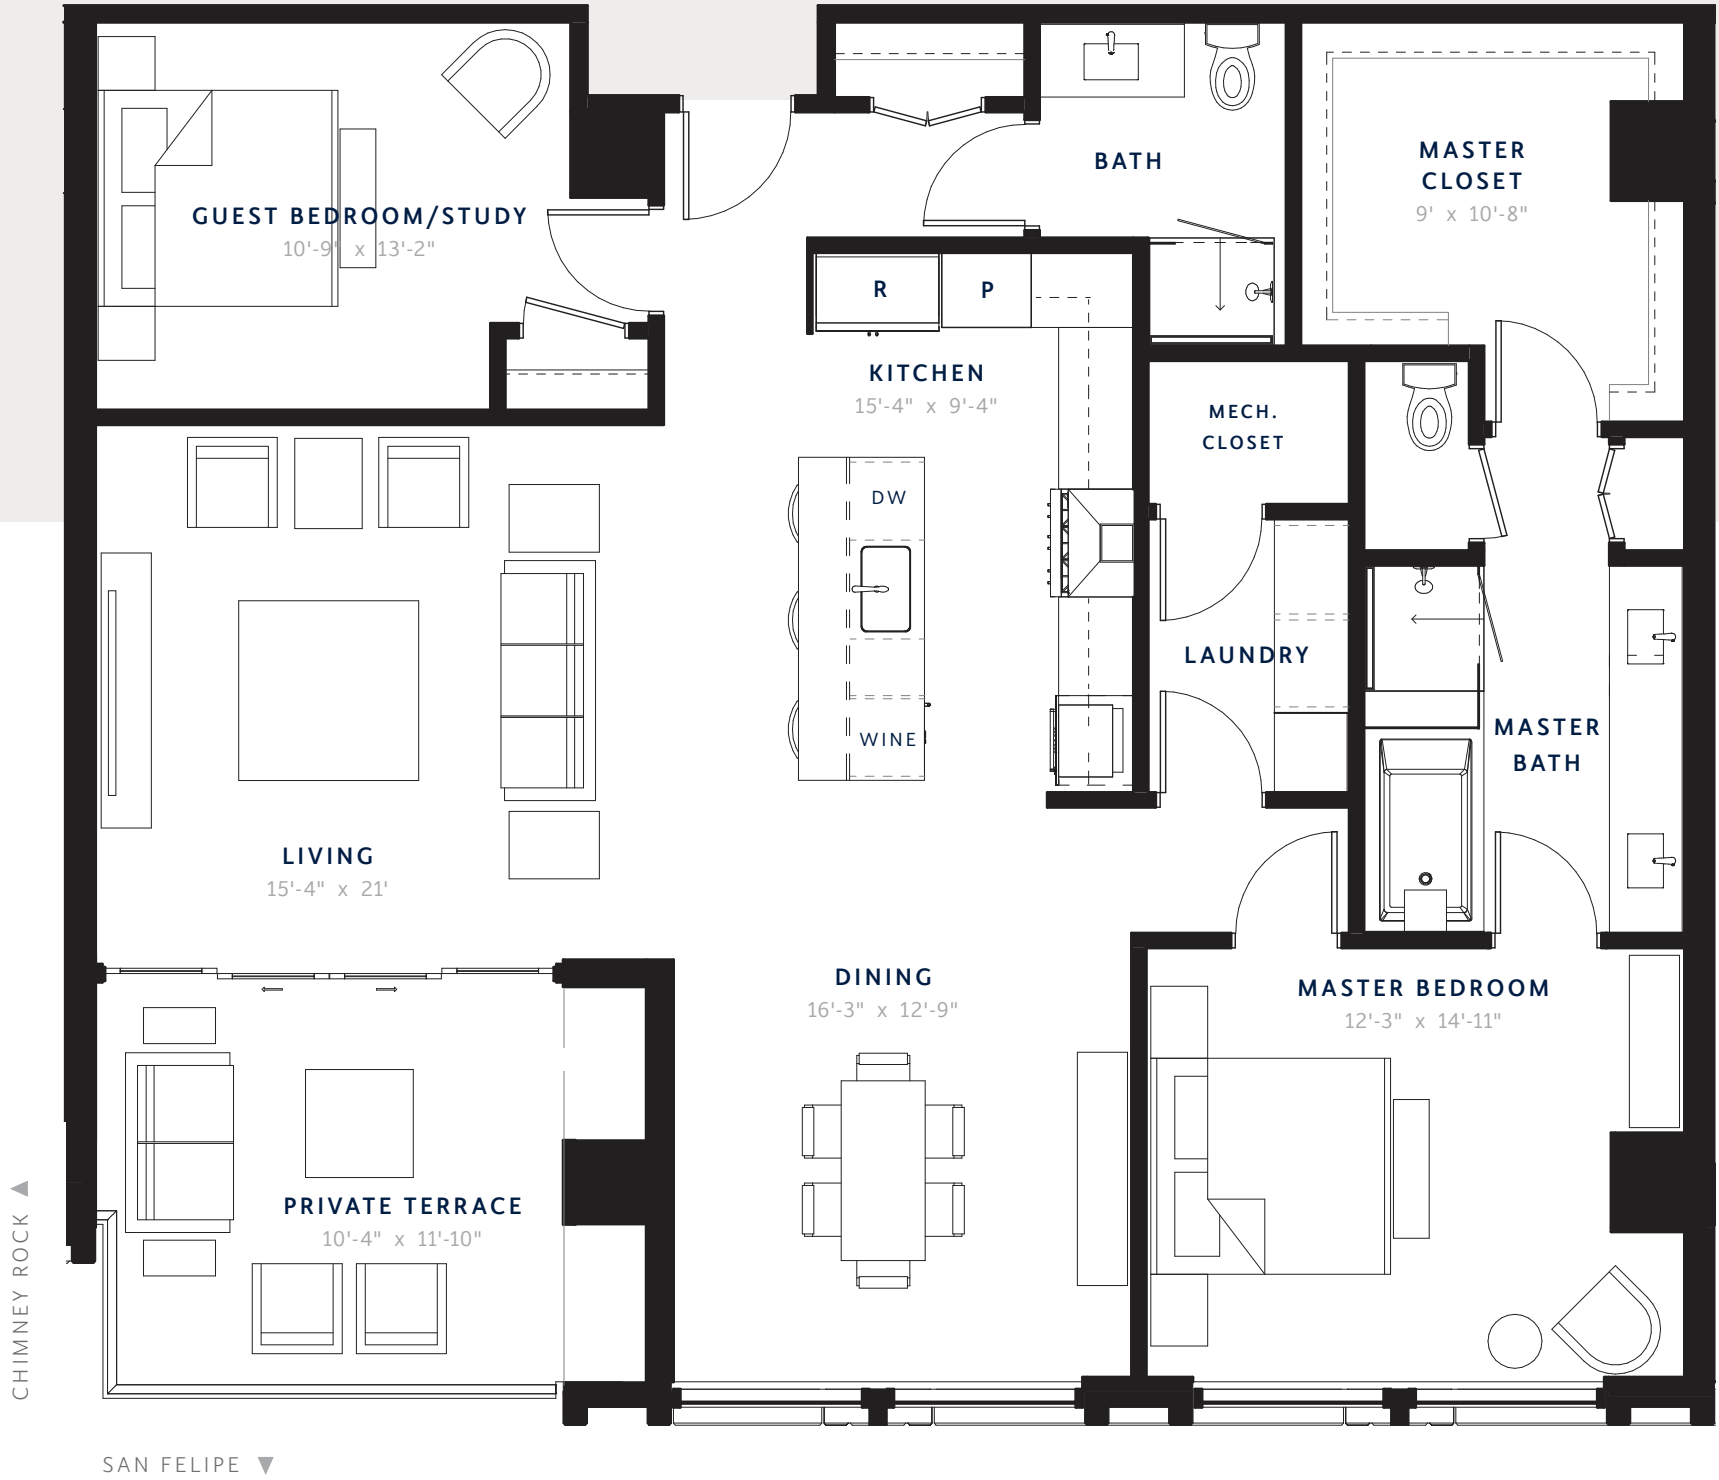

AUGUSTA RESIDENCE

2 BED | 2 BATH | PRIVATE TERRACE

LEVEL 11 - 14
 1,517 INDOOR SF | 188 TERRACE SF
TOTAL SF: 1,705

3/16" = 1' | Floor plans are not to scale, dimensions are approximate, and may vary from the description of the unit in the condominium declaration. Materials are based on a photographic representation and are illustrative. You should review the actual materials at the sales office prior to making your finish selections. Furnishings shown in the photographs are not included. Certain images are based on photos or digital representations and have been artistically assembled and/or retouched. Views may change based on development or other factors.