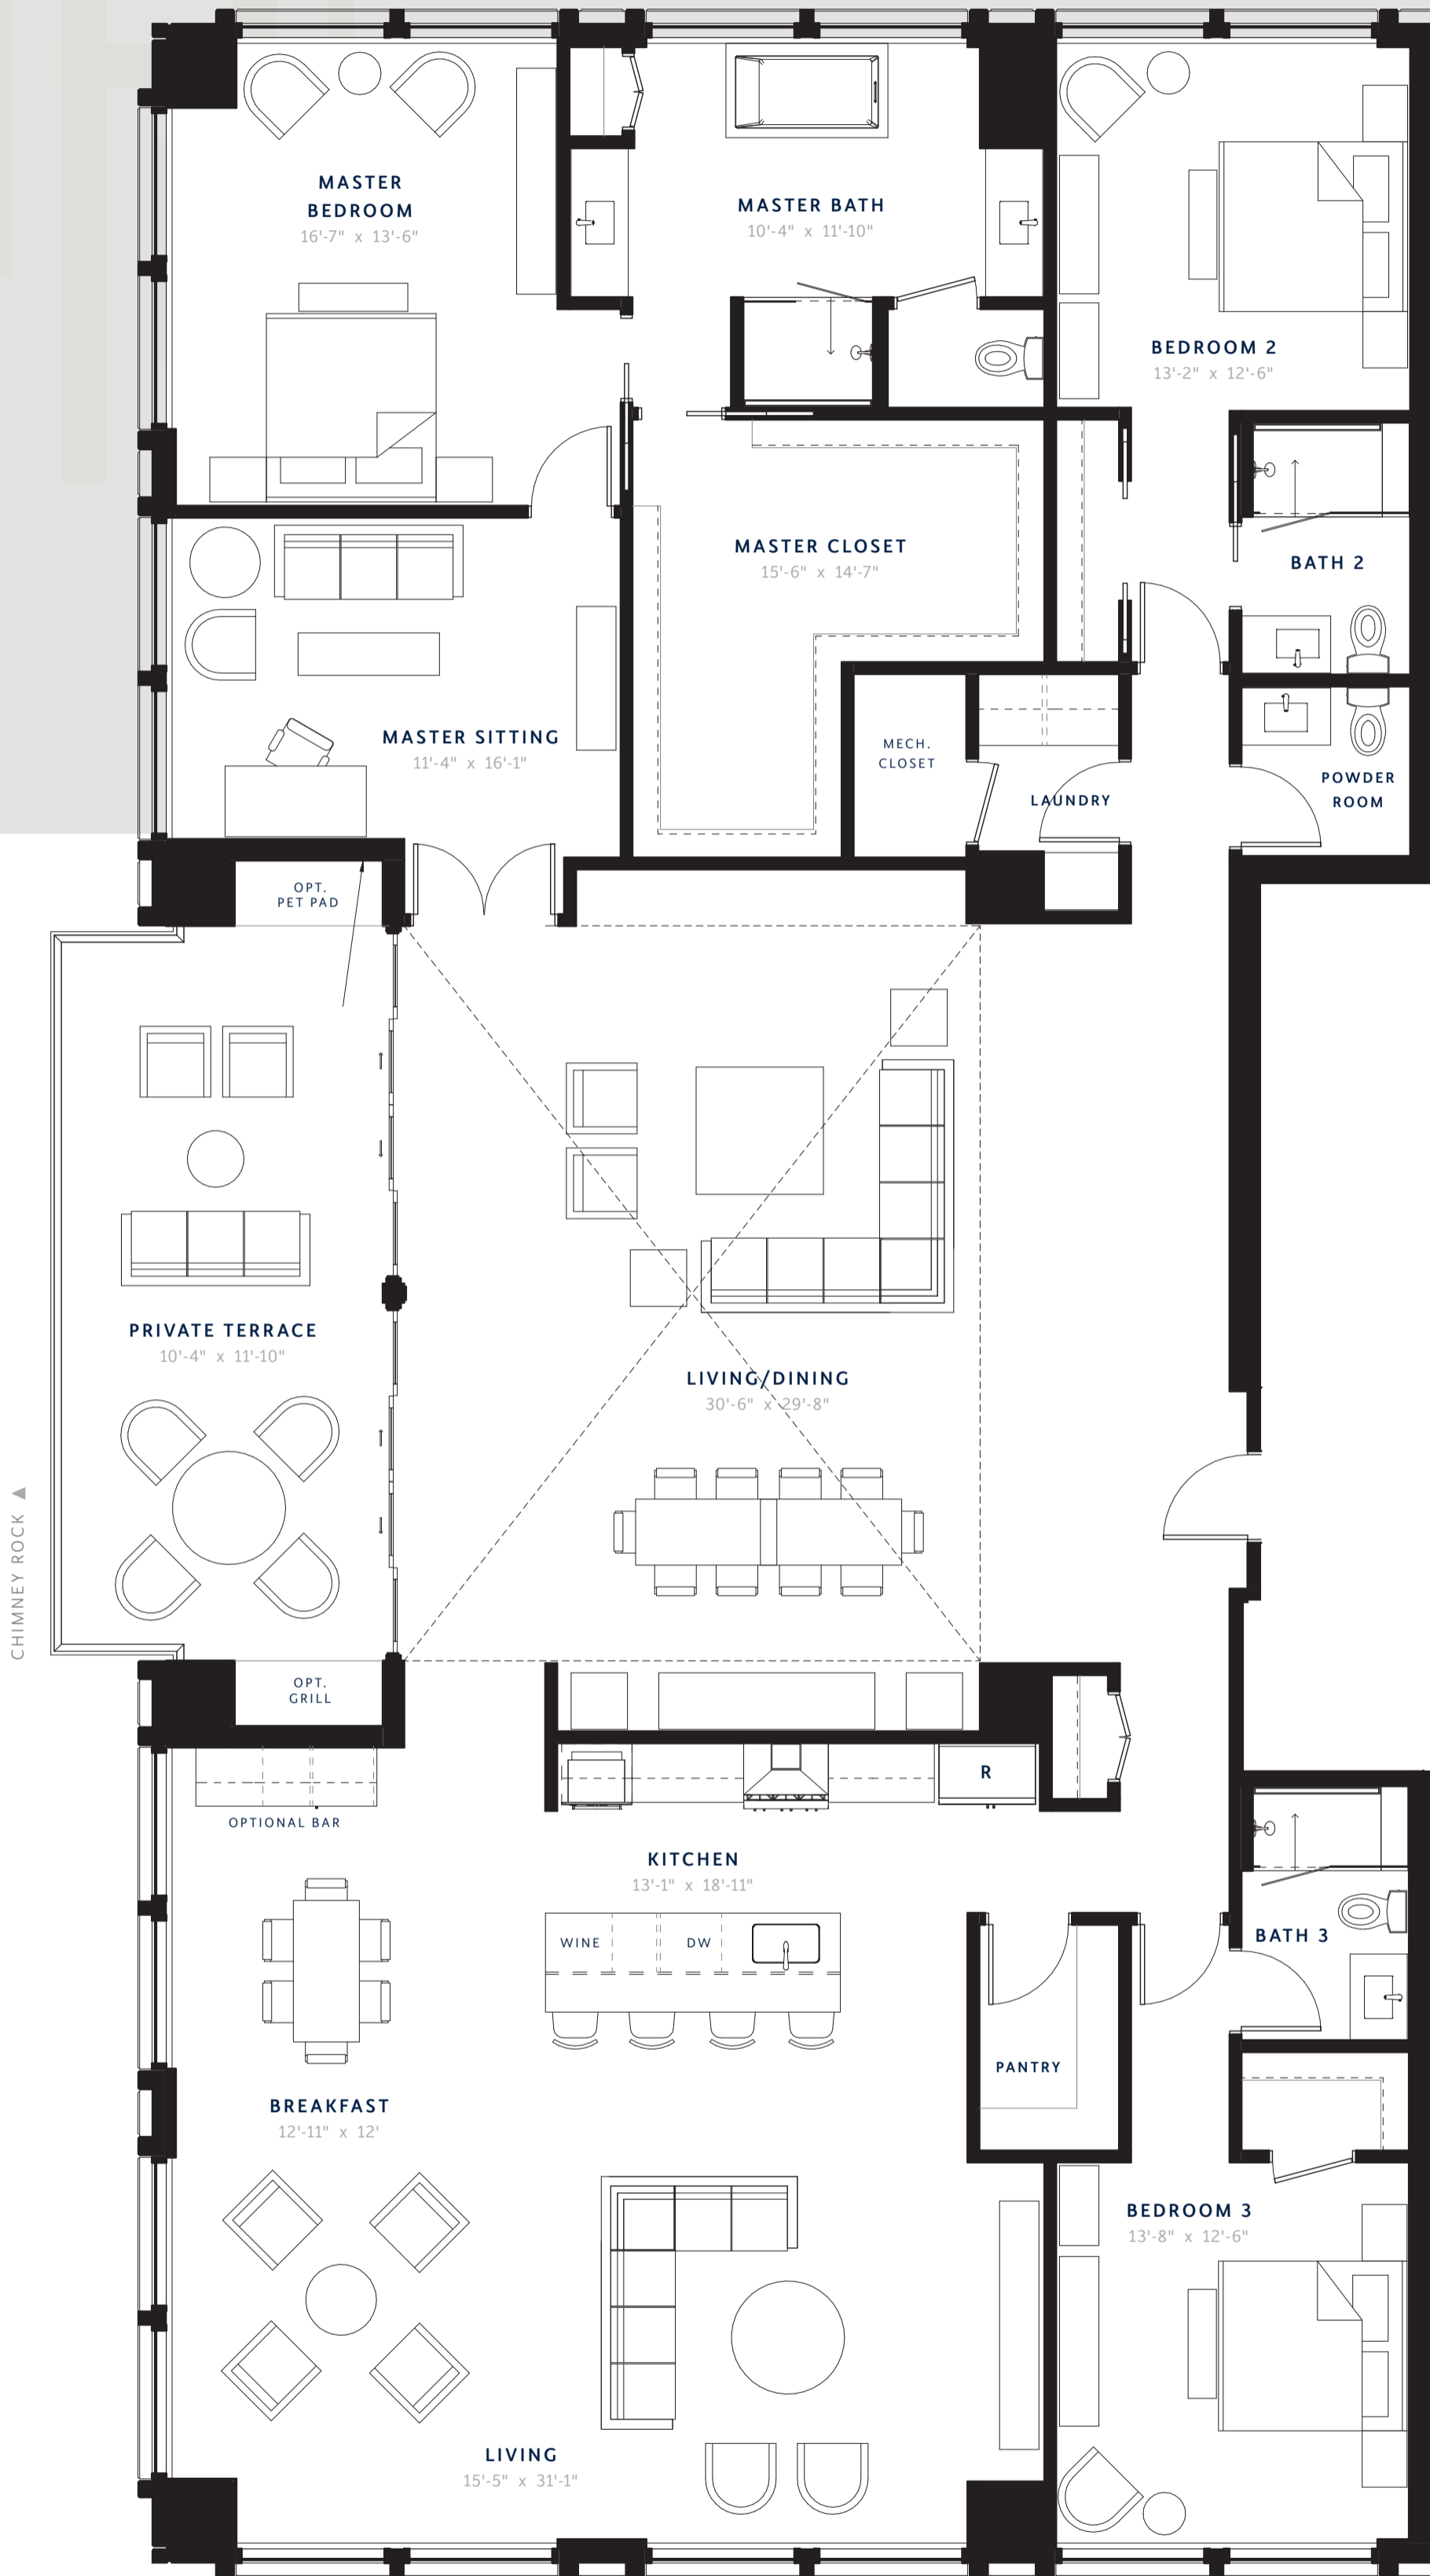

MEMORIAL RESIDENCE

3 BED | 3.5 BATH | MASTER SITTING | PRIVATE TERRACE

LEVELS 15-17
 3,525 INDOOR SF | 360 TERRACE SF
TOTAL SF: 3,885

CHIMNEY ROCK ▲

SAN FELIPE ▼

3/16"=1' | Floor plans are not to scale, dimensions are approximate, and may vary from the description of the unit in the condominium declaration. Materials are based on a photographic representation and are illustrative. You should review the actual materials at the sales office prior to making your finish selections. Furnishings shown in the photographs are not included. Certain images are based on photos or digital representations and have been artistically assembled and/or retouched. Views may change based on development or other factors.