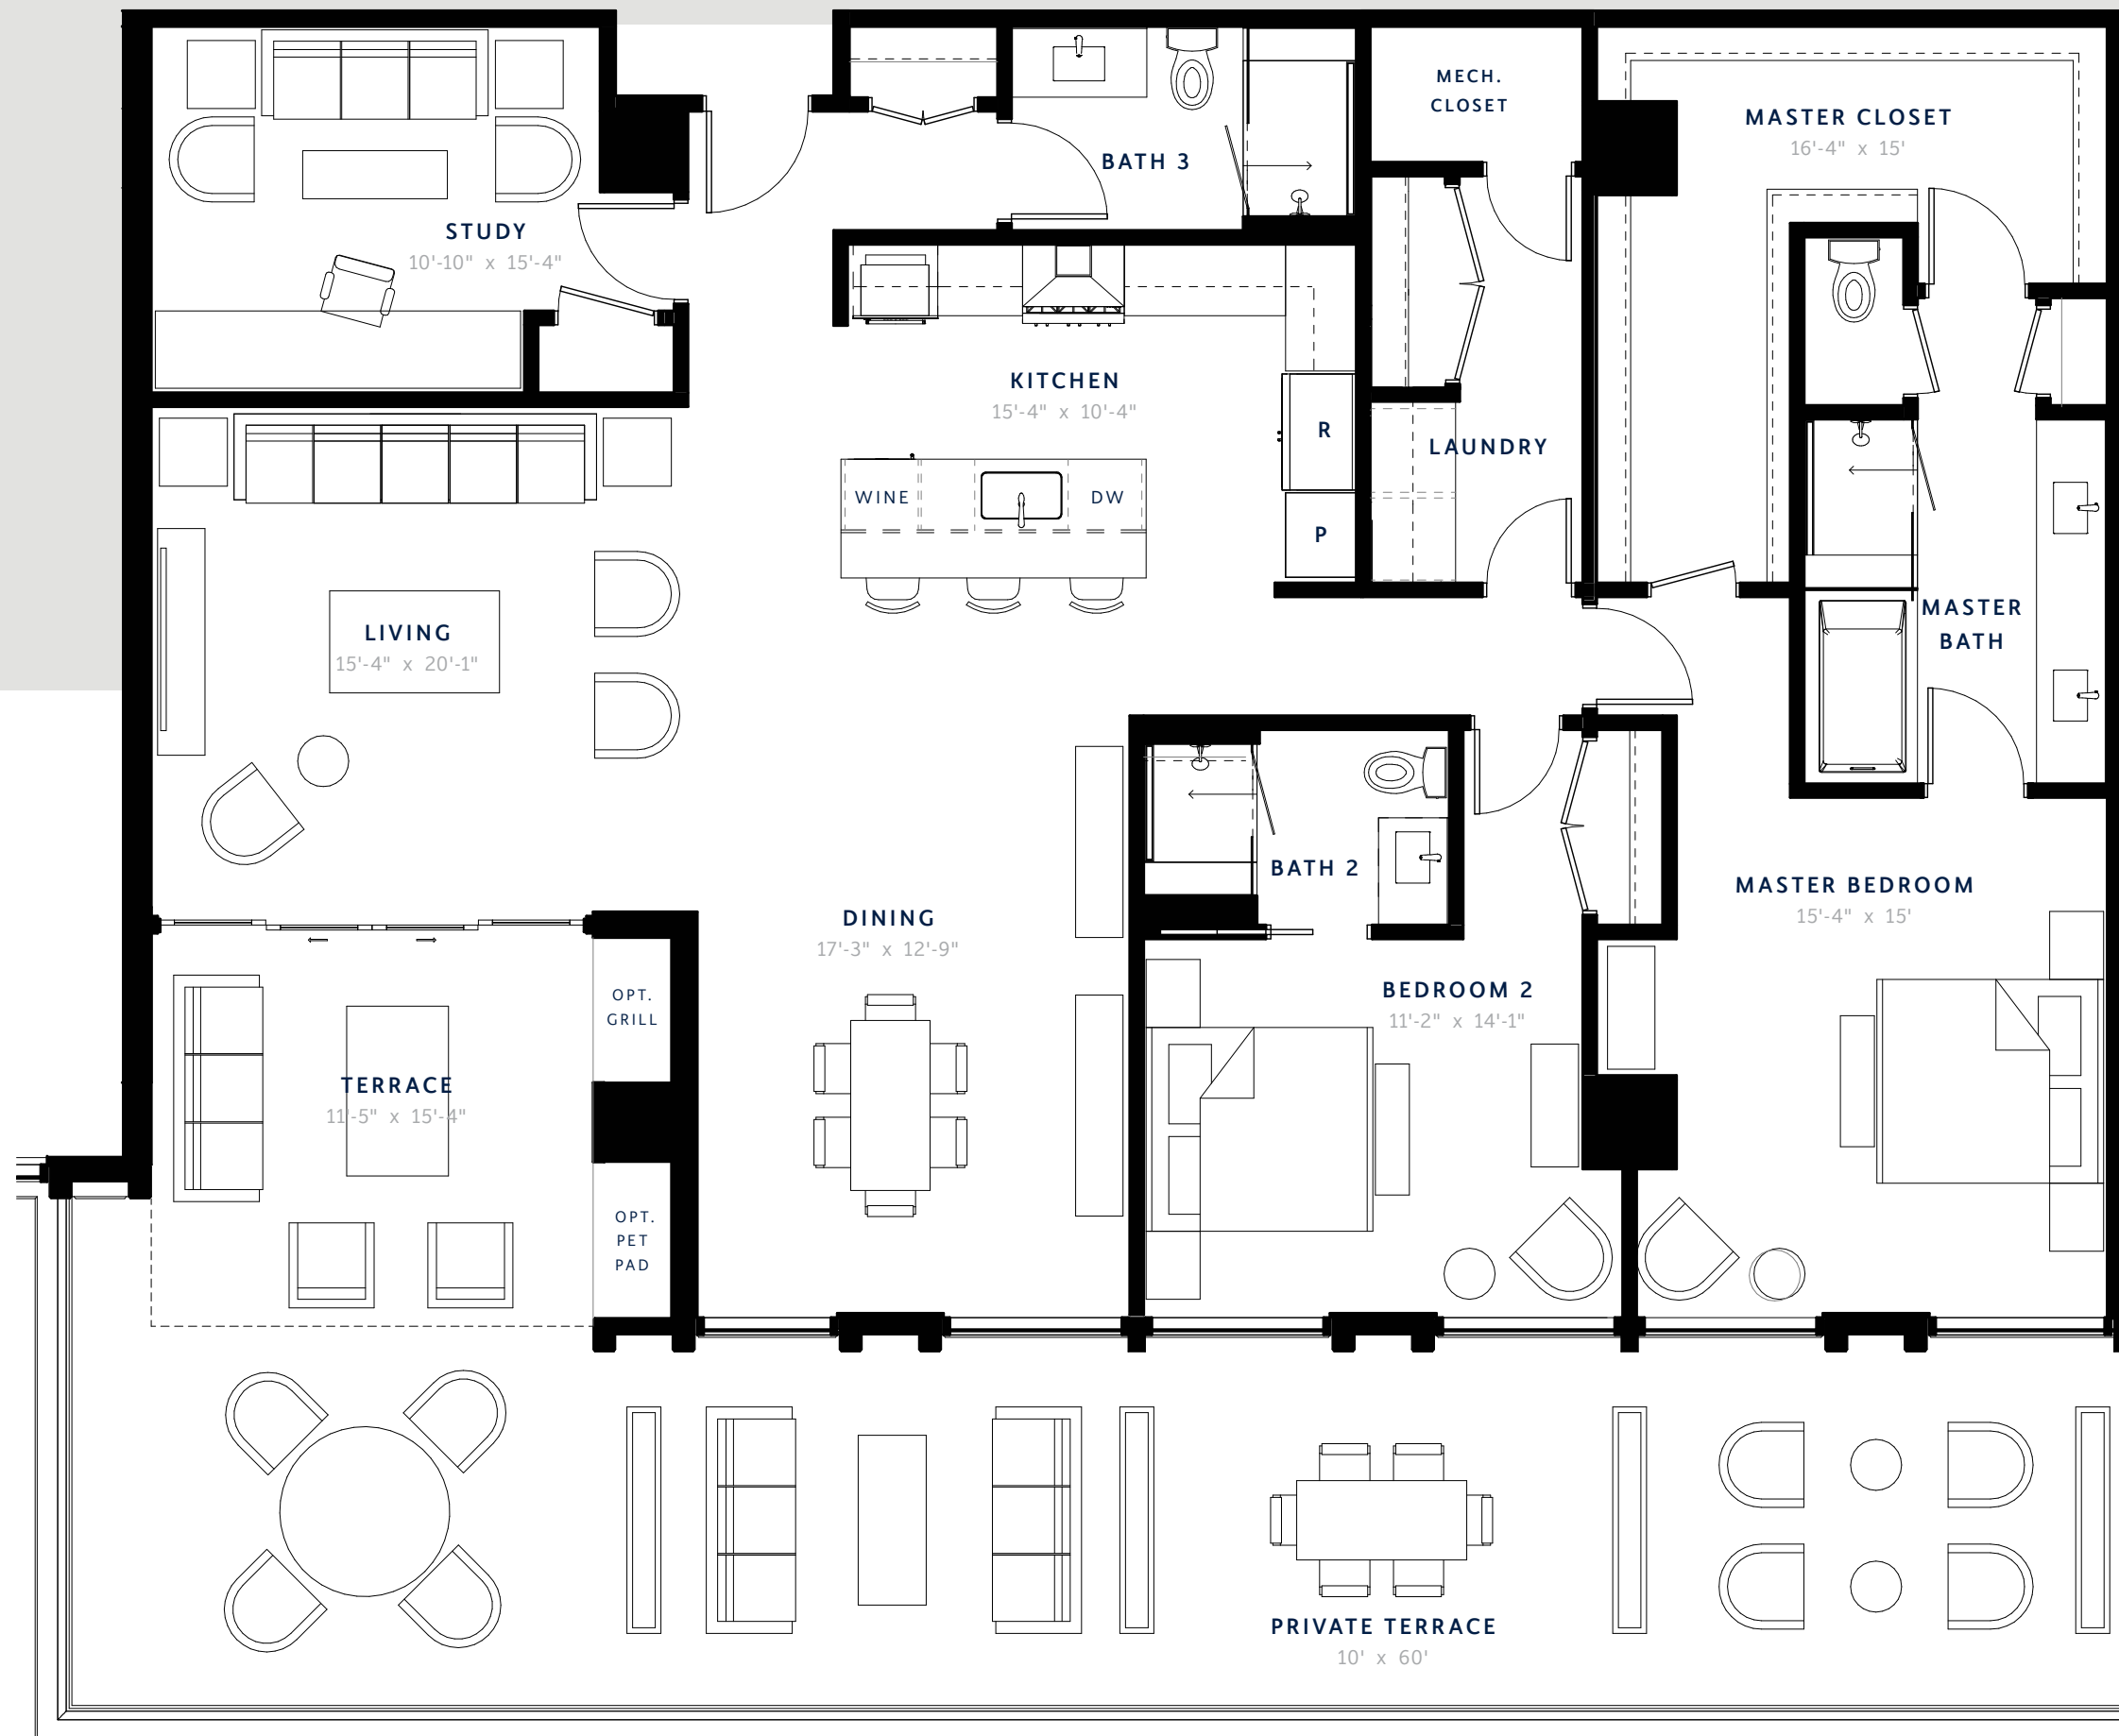

# CLAYMORE RESIDENCE

2 BED | 3 BATH | STUDY | PRIVATE TERRACE

LEVEL 5

2,030 INDOOR SF | 955 TERRACE SF

TOTAL SF: 2,985

CHIMNEY ROCK ▲

SAN FELIPE ▼

3/16" = 1' | Floor plans are not to scale, dimensions are approximate, and may vary from the description of the unit in the condominium declaration. Materials are based on a photographic representation and are illustrative. You should review the actual materials at the sales office prior to making your finish selections. Furnishings shown in the photographs are not included. Certain images are based on photos or digital representations and have been artistically assembled and/or retouched. Views may change based on development or other factors.