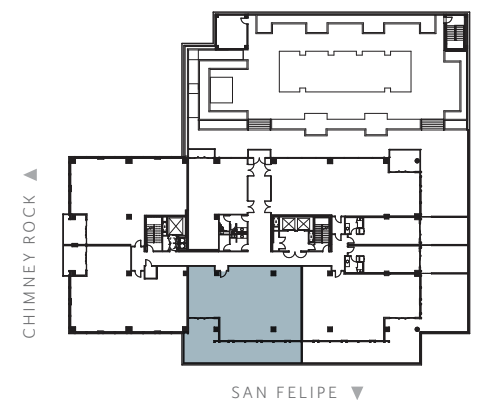

# CLAYMORE RESIDENCE

2 BED | 3 BATH | STUDY | PRIVATE TERRACE

LEVEL 5

2,030 INDOOR SF | 955 TERRACE SF

TOTAL SF: 2,985

CHIMNEY ROCK ▲

SAN FELIPE ▼

3/16" = 1' | Floor plans are not to scale, dimensions are approximate, and may vary from the description of the unit in the condominium declaration. Materials are based on a photographic representation and are illustrative. You should review the actual materials at the sales office prior to making your finish selections. Furnishings shown in the photographs are not included. Certain images are based on photos or digital representations and have been artistically assembled and/or retouched. Views may change based on development or other factors.