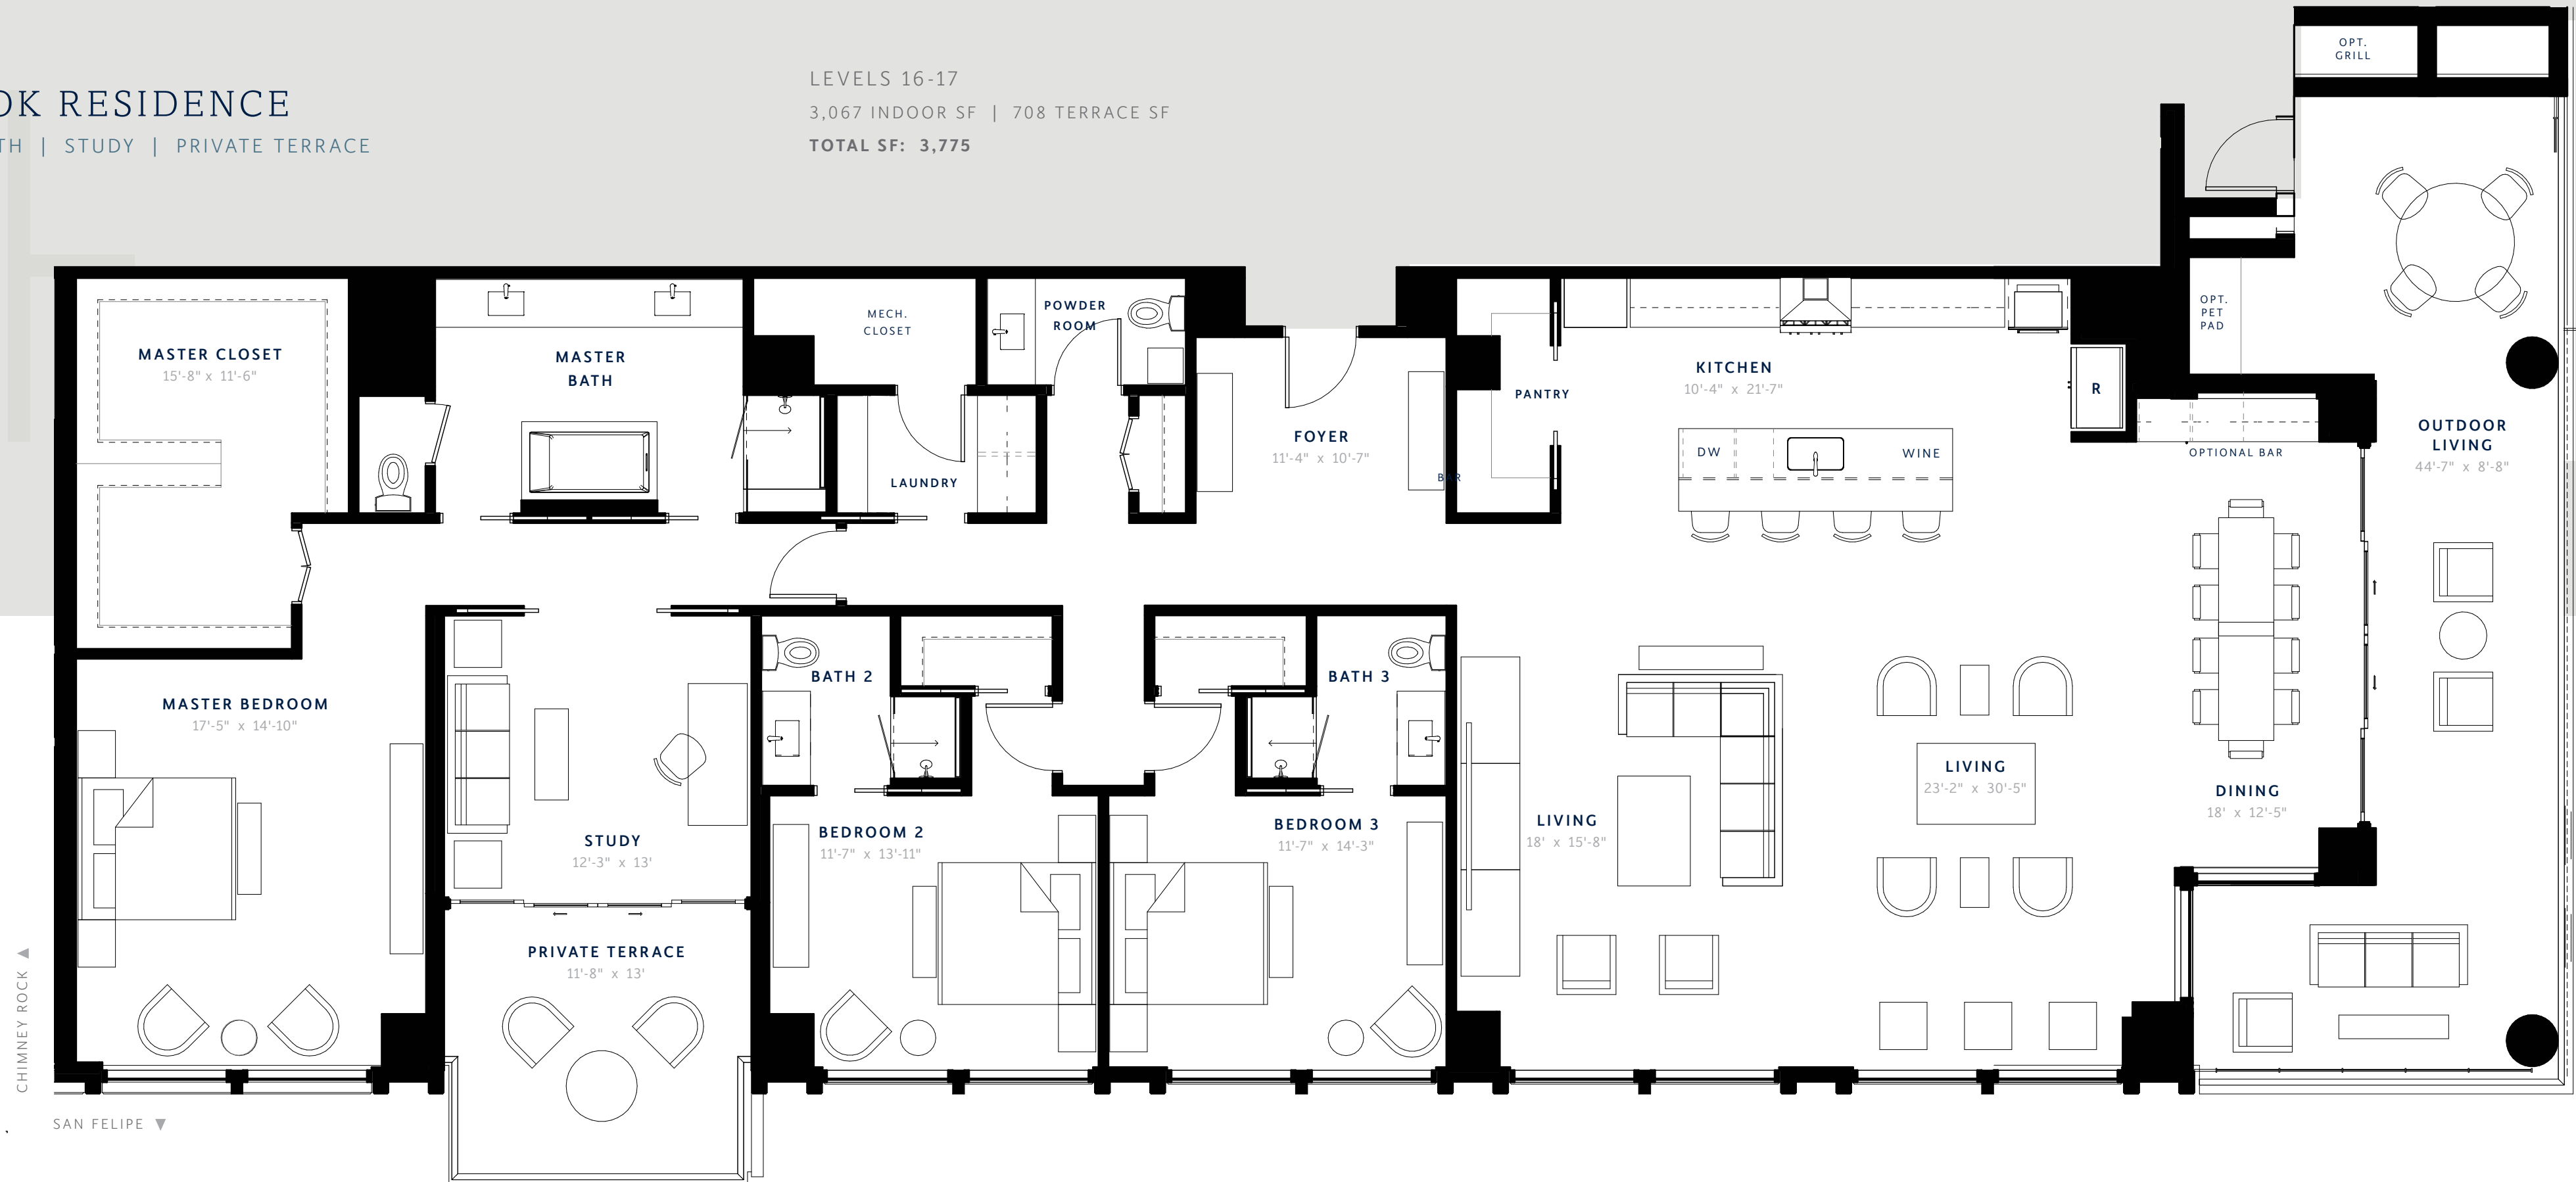

# LYNBROOK RESIDENCE

3 BED | 3.5 BATH | STUDY | PRIVATE TERRACE

LEVELS 16-17  
3,067 INDOOR SF | 708 TERRACE SF  
TOTAL SF: 3,775

CHIMNEY ROCK ▲

SAN FELIPE ▼

3/16"=1' | Floor plans are not to scale, dimensions are approximate, and may vary from the description of the unit in the condominium declaration. Materials are based on a photographic representation and are illustrative. You should review the actual materials at the sales office prior to making your finish selections. Furnishings shown in the photographs are not included. Certain images are based on photos or digital representations and have been artistically assembled and/or retouched. Views may change based on development or other factors.